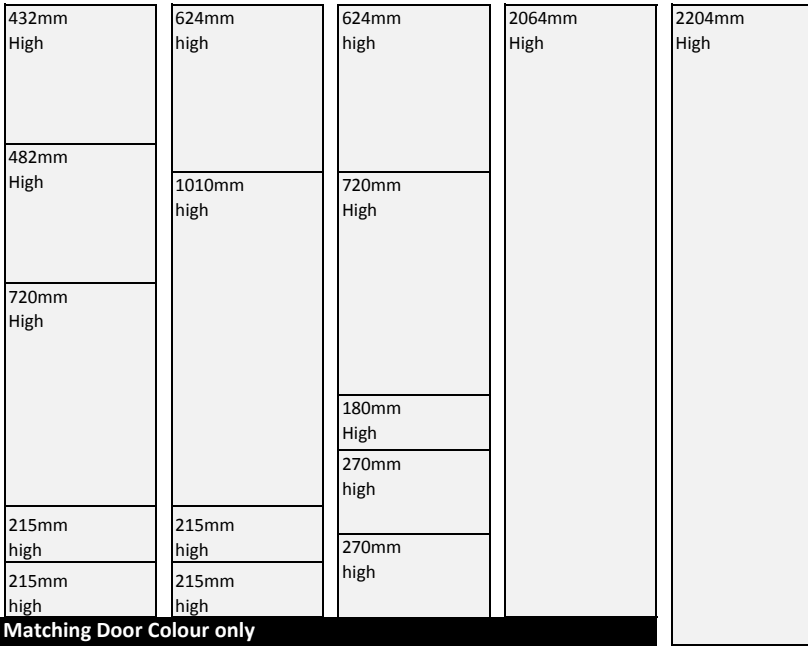

**Wall = 320mm Deep. Panel = 605 & 720 High x 320 Deep**

Wall Fridge	Wall Short	Wall Hood	Wall Std
Width 150mm			Width 150mm
Width 200mm			Width 200mm
Width 300mm *#			Width 300mm *
Width 400mm *#			Width 400mm *
Width 450mm *#			Width 450mm *
	Width 600mm		Width 600mm

\* Aluminium Frost Glass Frame  
# Matching Clear Glass Showcase Frame

**Benchtop Standard depth is 600mm, Front overhang of 20mm**

720mm High	180mm High	180mm High	360mm High	450mm high
	180mm High	270mm high		
	180mm High	270mm high	360mm High	270mm high
	180mm High			

**Kickboard is available in 2400 x 140 lengths in Matching Door Colour only**

**Floor / Drawer = 580mm Deep. Panel = 860 high x 580 & 1200 Deep**

Floor	4 Drawer	3 Drawer	2 Drawer	Floor Microwave
Width 150mm				
Width 200mm				
Width 300mm				
Width 400mm				
Width 450mm	Width 450mm			
Width 500mm				
Width 600mm		Width 600mm		Width 600mm
Width 700mm				
Width 800mm		Width 800mm		
Width 900mm		Width 900mm	Width 900mm	
Width 1000mm				

**Tall = 580mm Deep. Panel = 2204 high x 600 Deep**

Wall Oven 1202	Wall Oven 1010	Wall Oven 720	Pantry	Corner Pantry
Width 600mm	Width 600mm	Width 600mm	Width 600mm	Width 1010mm
			Width 300mm	
			Width 400mm	
			Width 450mm	
			Width 800mm	
			Width 900mm	